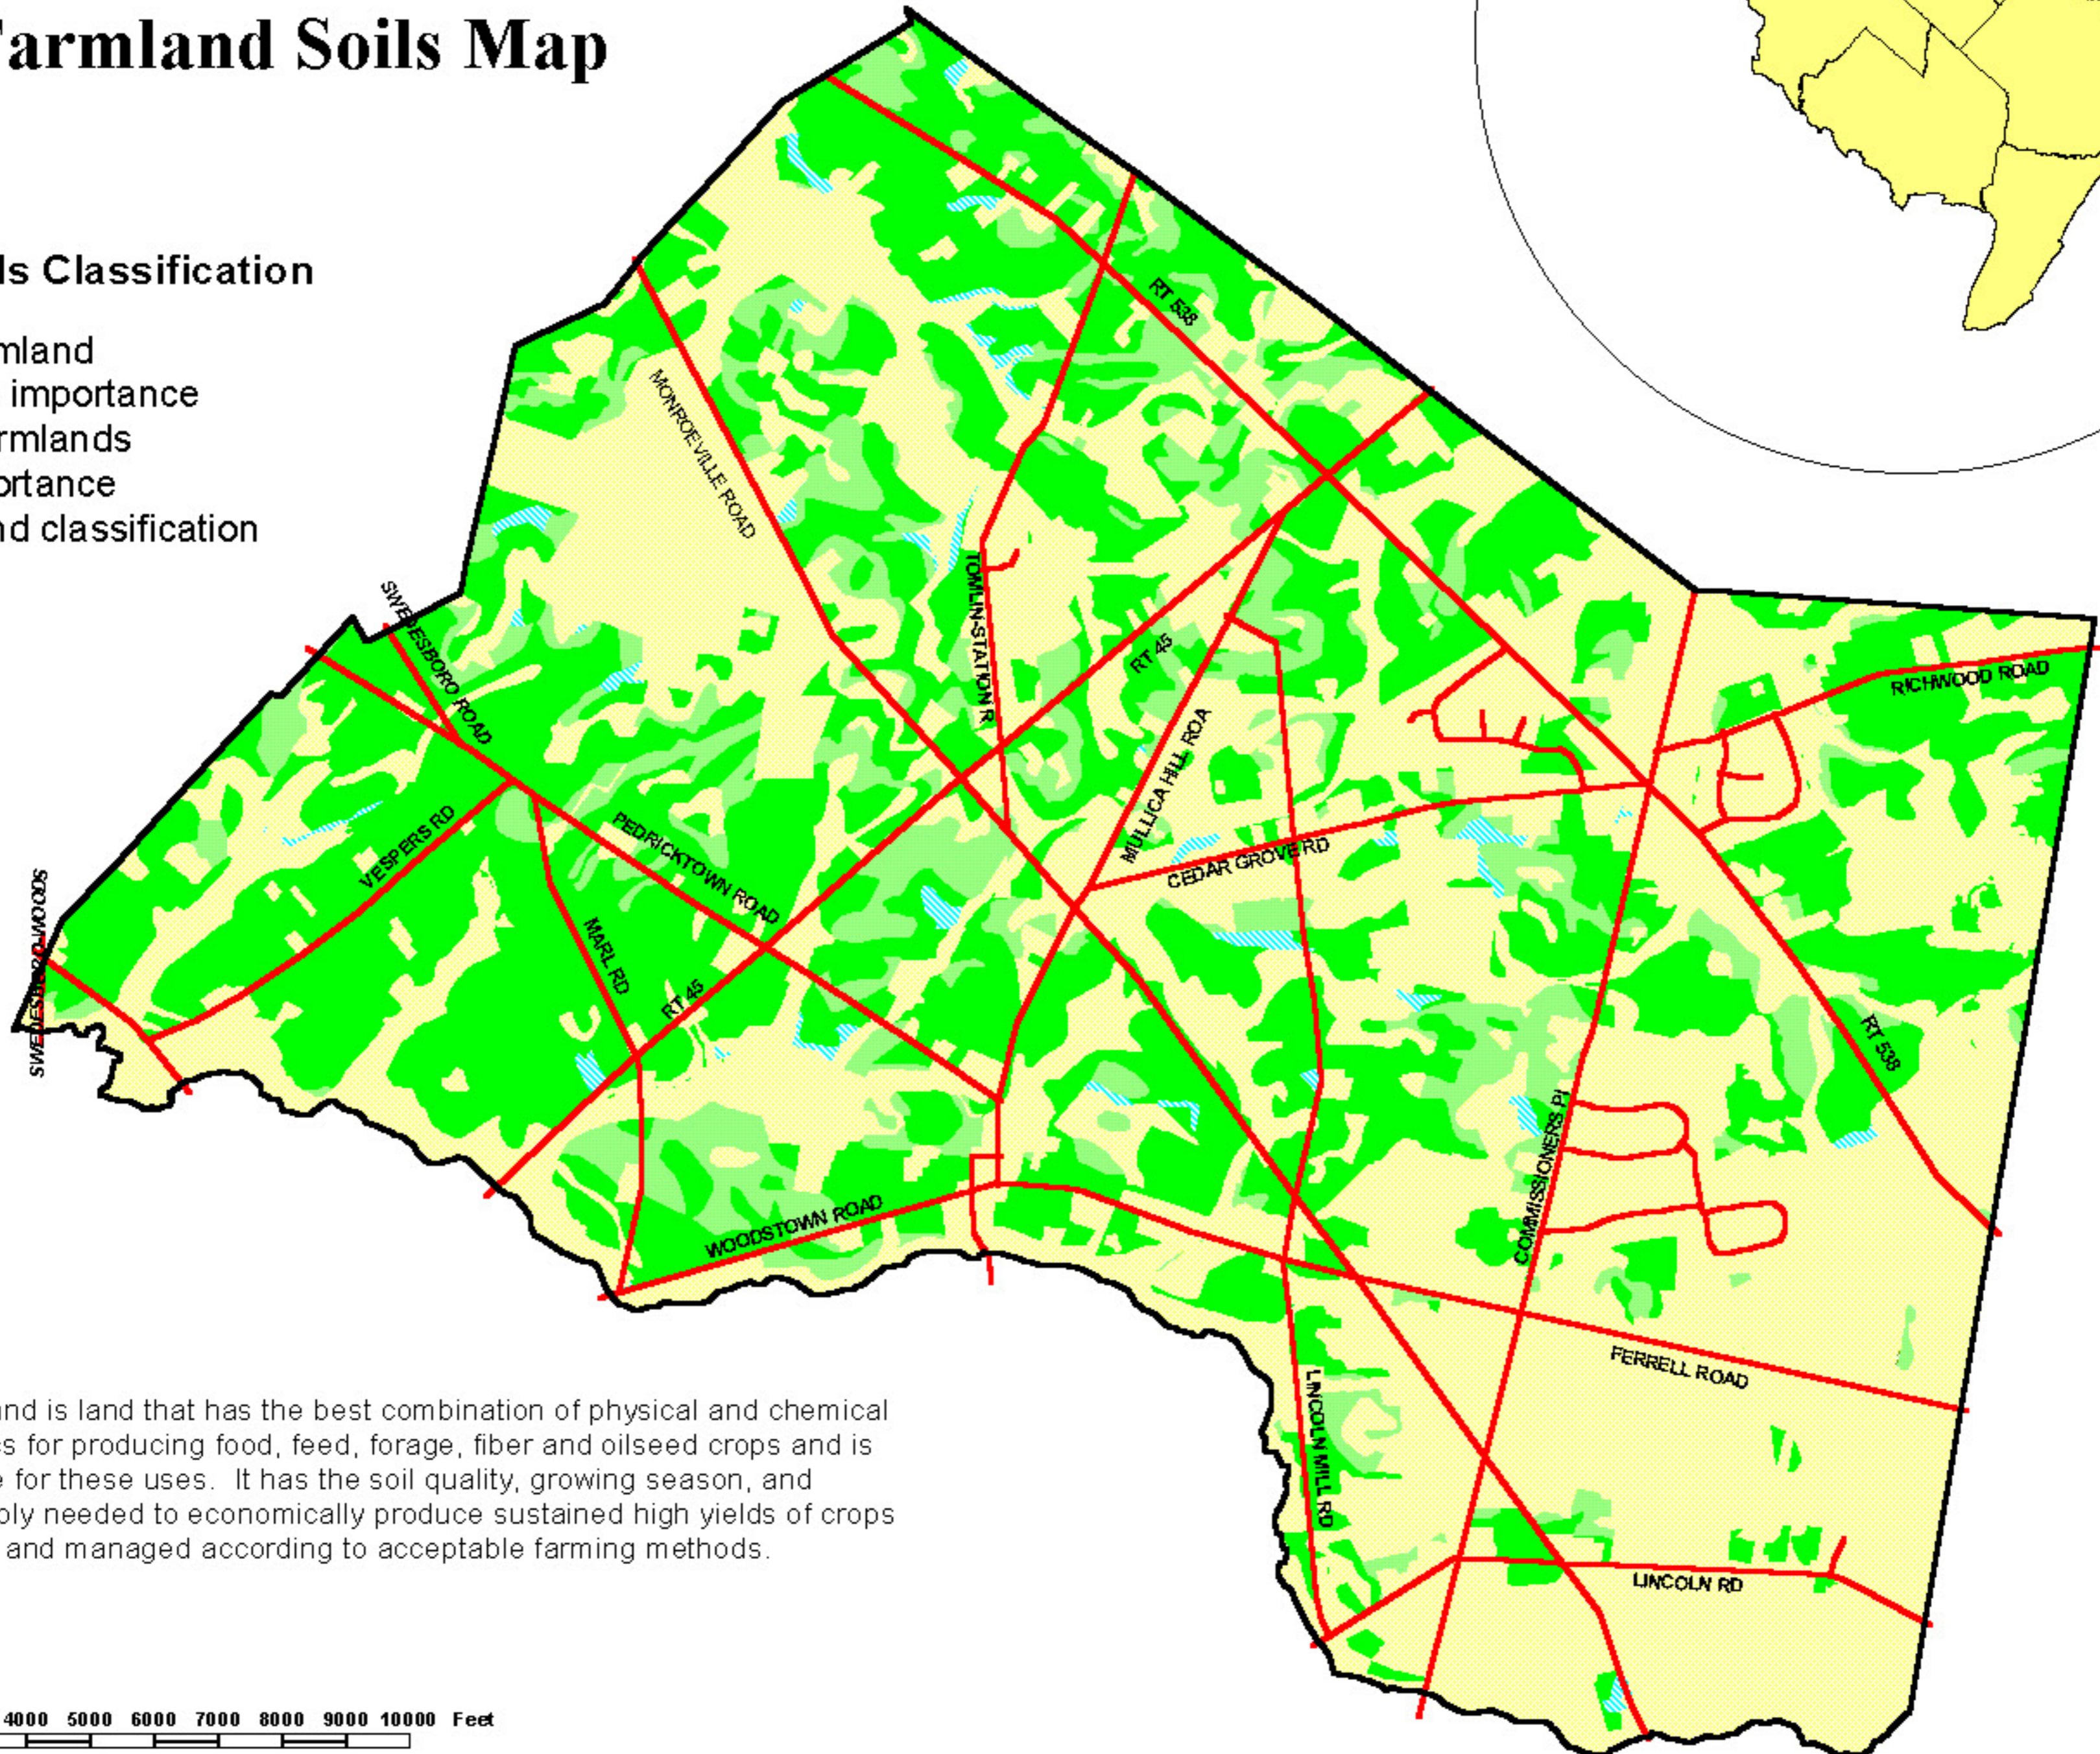

Prime Farmland Soils Map

South Harrison Location

Farmland Soils Classification

- prime farmland
- statewide importance
- unique farmlands
- local importance
- no farmland classification

Prime Farmland is land that has the best combination of physical and chemical characteristics for producing food, feed, forage, fiber and oilseed crops and is also available for these uses. It has the soil quality, growing season, and moisture supply needed to economically produce sustained high yields of crops when treated and managed according to acceptable farming methods.

scale