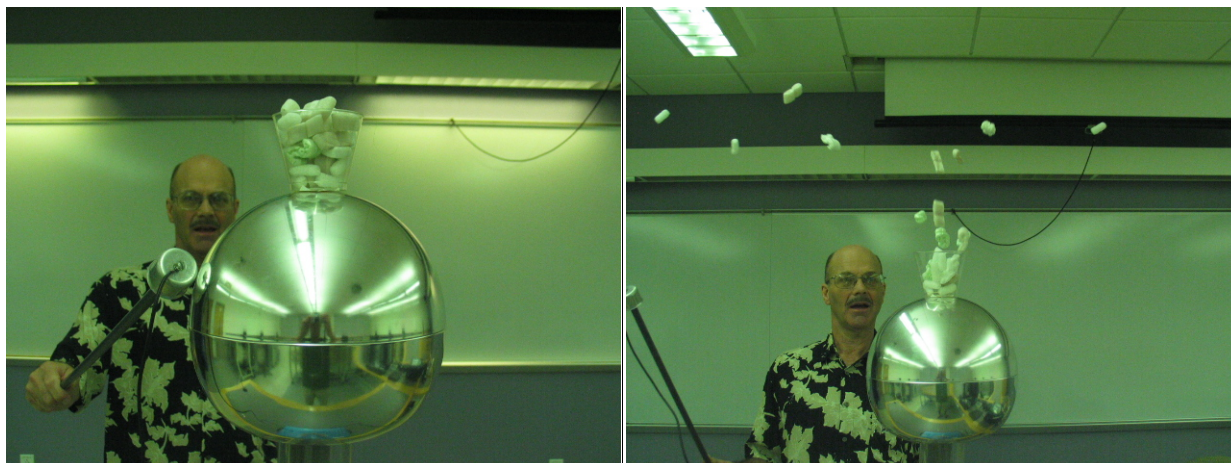

Repulsive Styrofoam Peanuts (VdG)

Purpose: To give a dramatic visual demonstration of the fact that objects having like charges repel each other.

Location: room 146; Van de Graaff shelf L1, Styrofoam^R peanuts, L3

Fill the plastic cup with Styrofoam^R peanuts and stick the cup on the top of the VdG dome using the double-sided tape. Connect the grounding wand to the base of the VdG and hold it against the side of the dome as you turn the VdG on. When the VdG is running full speed, remove the wand and watch the peanuts fly!