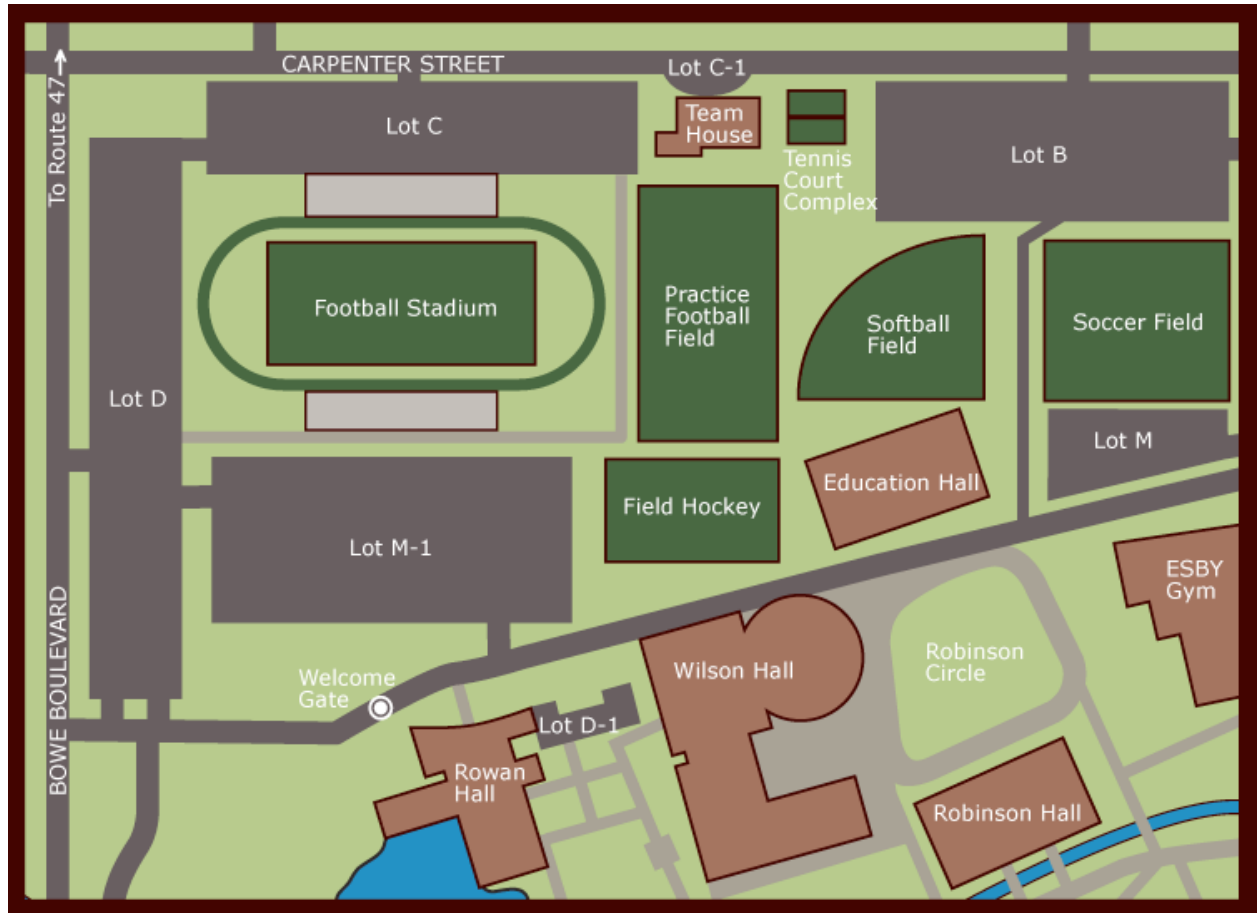

Parking for Alternate Route Phase I-A Classes

The only lot that teachers attending Phase I-A classes may park in is Lot C. Park near the Team House and take the walkway to Education Hall.

Parking elsewhere will result in being ticketed (\$40.00).